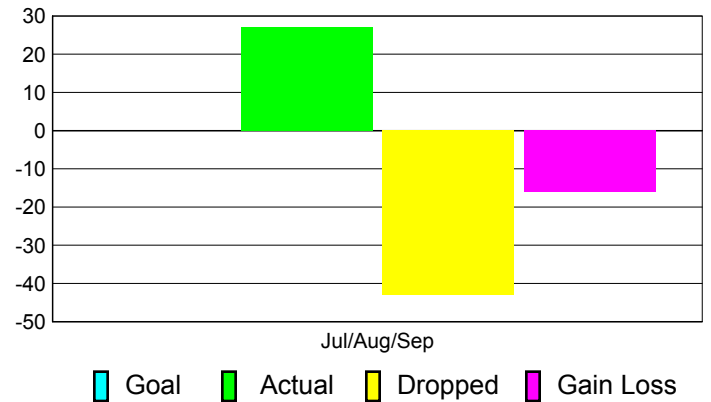

### YTD Status Quo Clubs 2011-2012

Status Quo Clubs Compared to Status Quo Members

## MEMBERSHIP

**Membership Results**  
2011-2012

**Membership**  
2010-2011

Month	Net Memb Goal	Actual New Memb	Actual Dropped Memb	Gain/Loss of Memb	Gain/Loss of Memb
Jul/Aug/Sep		27	-43	-16	-8
<b>Totals</b>		<b>27</b>	<b>-43</b>	<b>-16</b>	<b>-8</b>

### Membership Results 2011-2012

Goal, New, Dropped, Gain/Loss

### Comparison of Membership Gain/Loss

Current Year Compared to the Previous Year